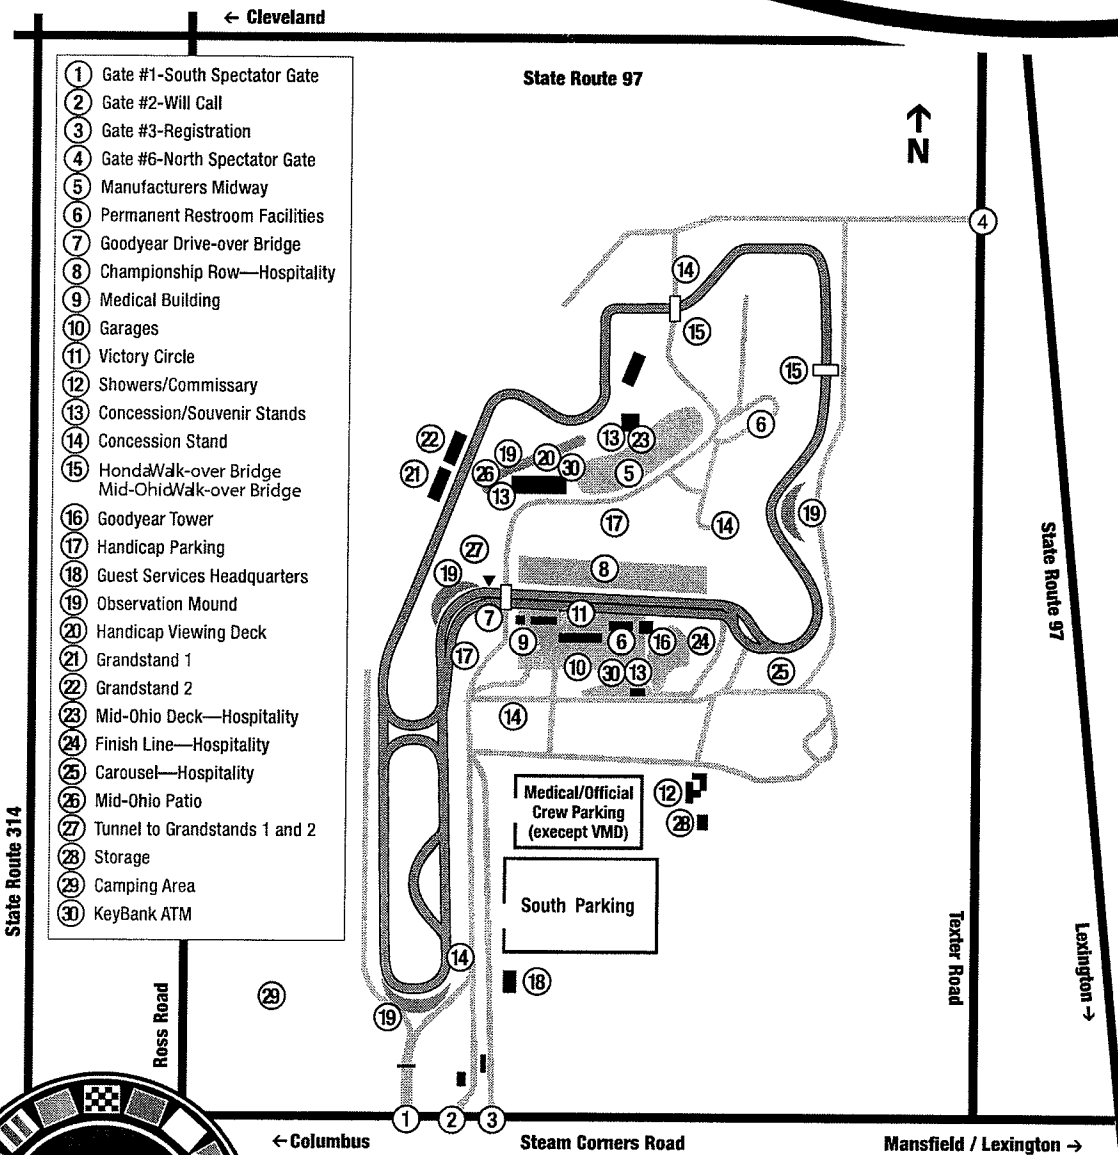

MID-OHIO SPORTS CAR COURSE FACILITY MAP