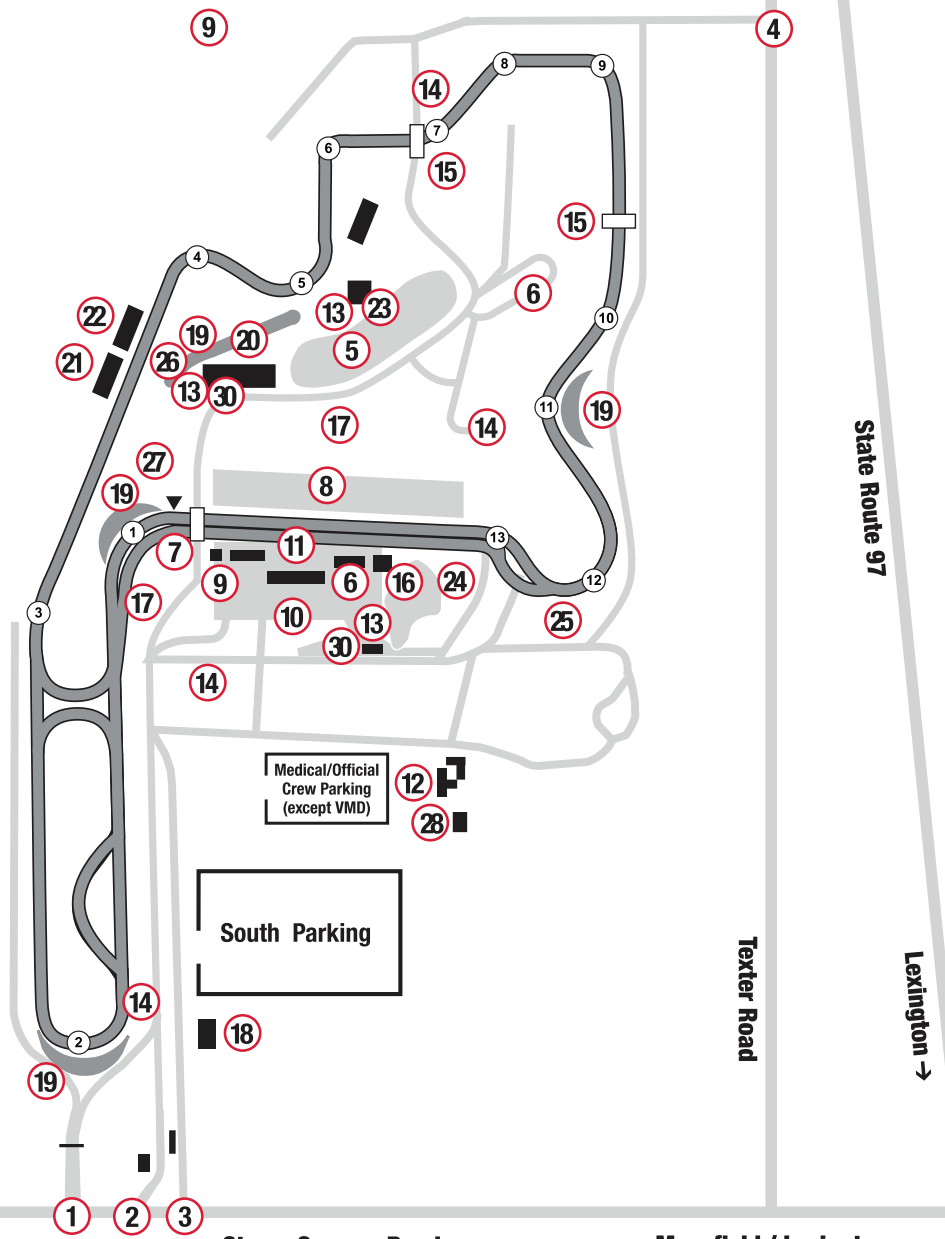

MID-OHIO SPORTS CAR COURSE

← Cleveland

State Route 97

- 1 Gate #1-South Spectator Gate
- 2 Gate #2
- 3 Gate #3-Registration/Will Call
- 4 Gate #6-North Spectator Gate
- 5 Manufacturers Midway
- 6 Permanent Restroom Facilities
- 7 Drive-over Bridge
- 8 Championship Row—Hospitality
- 9 Medical Building
- 10 Garages
- 11 Victory Circle
- 12 Showers/Commissary
- 13 Concession/Souvenir Stands
- 14 Concession Stand
- 15 Honda Walk-over Bridge
Mid-Ohio Walk-over Bridge
- 16 Mid-Ohio Tower
- 17 Handicap Parking
- 18 Guest Services Headquarters
- 19 Observation Mound
- 20 Handicap Viewing Deck
- 21 Grandstand 1
- 22 Grandstand 2
- 23 Mid-Ohio Deck—Hospitality
- 24 Finish Line—Hospitality
- 25 Carousel—Hospitality
- 26 Mid-Ohio Patio
- 27 Tunnel to Grandstands 1 and 2
- 28 Storage
- 29 Camping Area
- 30 ATM

State Route 314

Ross Road

← Columbus

Steam Corners Road

Mansfield / Lexington →

State Route 97

Texter Road

Lexington →